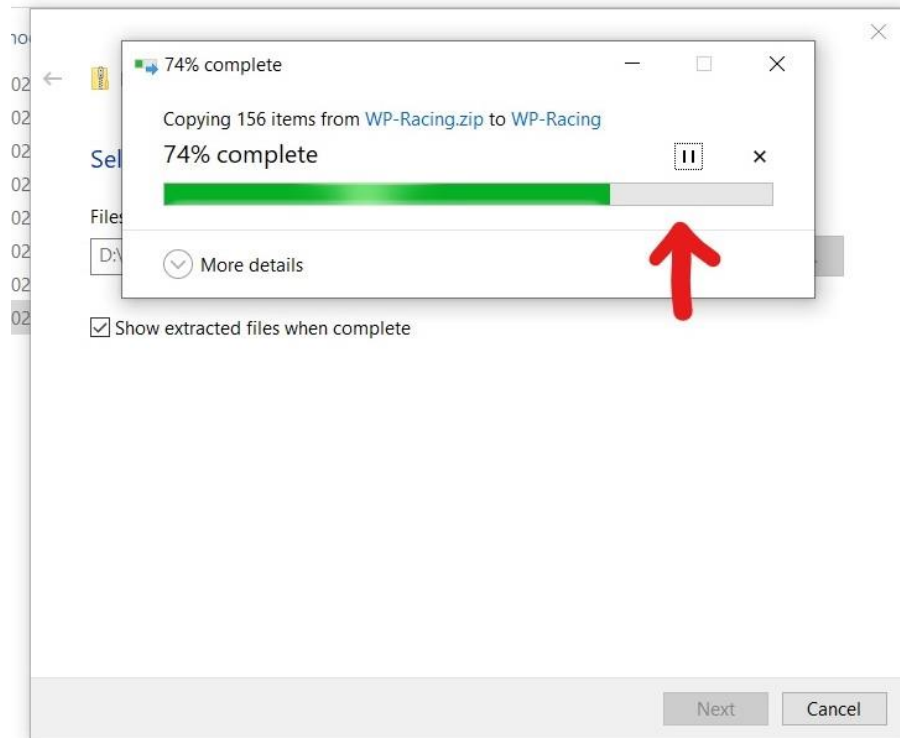

5. Wait for the extraction process to complete.