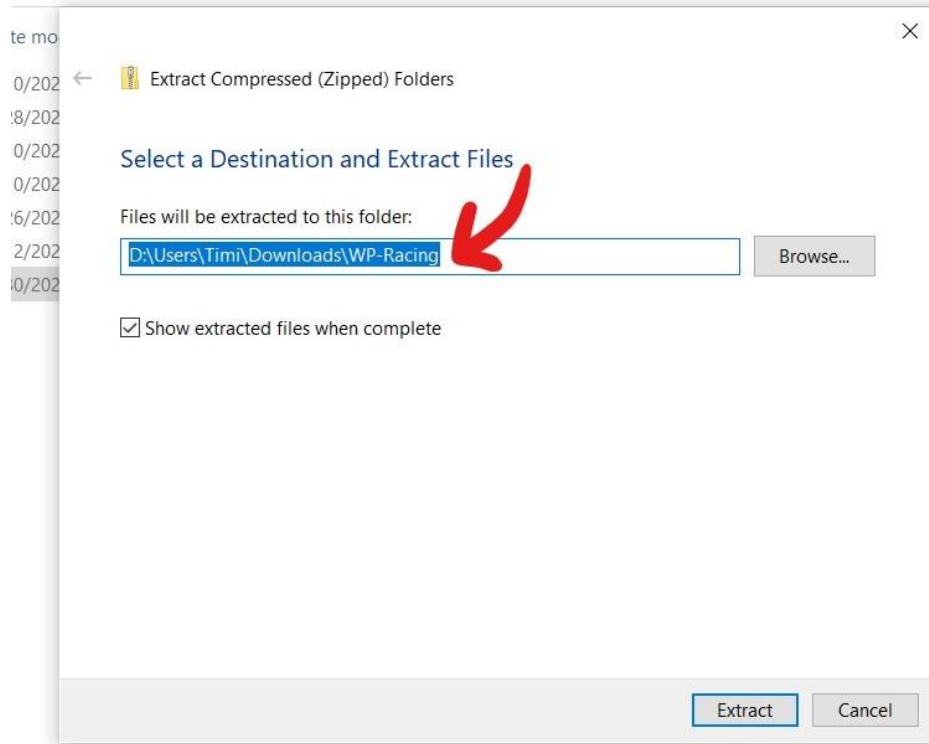

4. Choose what location to extract the content to.