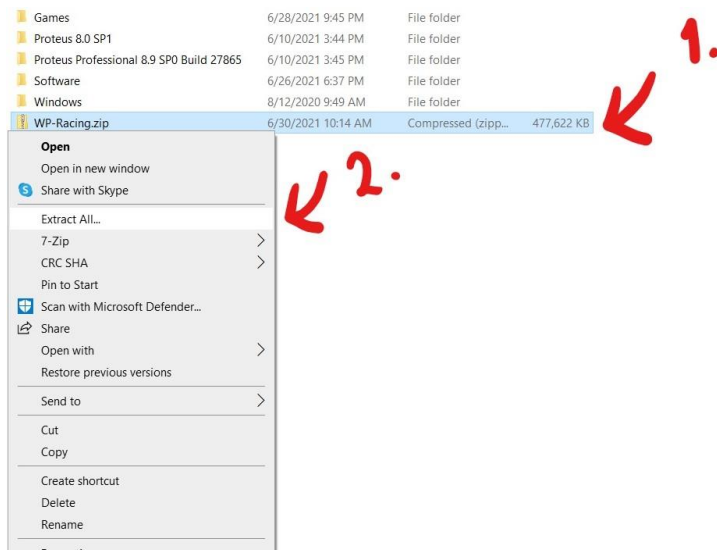

How To Play the Work&Play Wheels Game

1. Click on the link to start the download.

2. Choose where to save the .zip file.

3. After download completes, locate where it was saved, then right-click and choose "Extract All...".