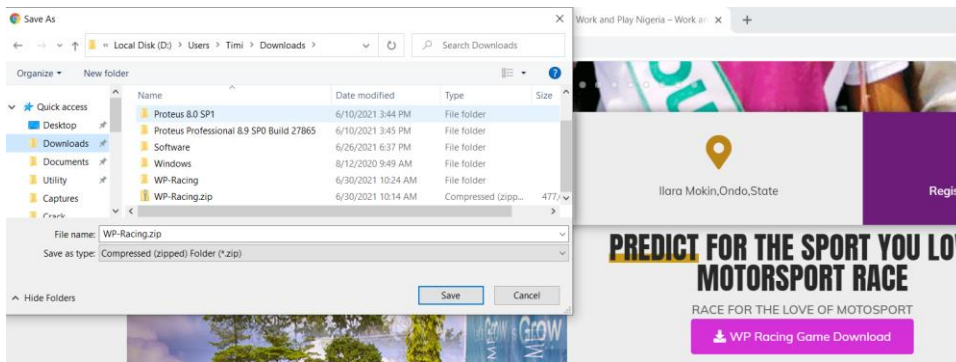

How To Play the Work&Play Wheels Game

1. Click on the link to start the download.

2. Choose where to save the .zip file.

3. After download completes, locate where it was saved, then right-click and choose "Extract All...".